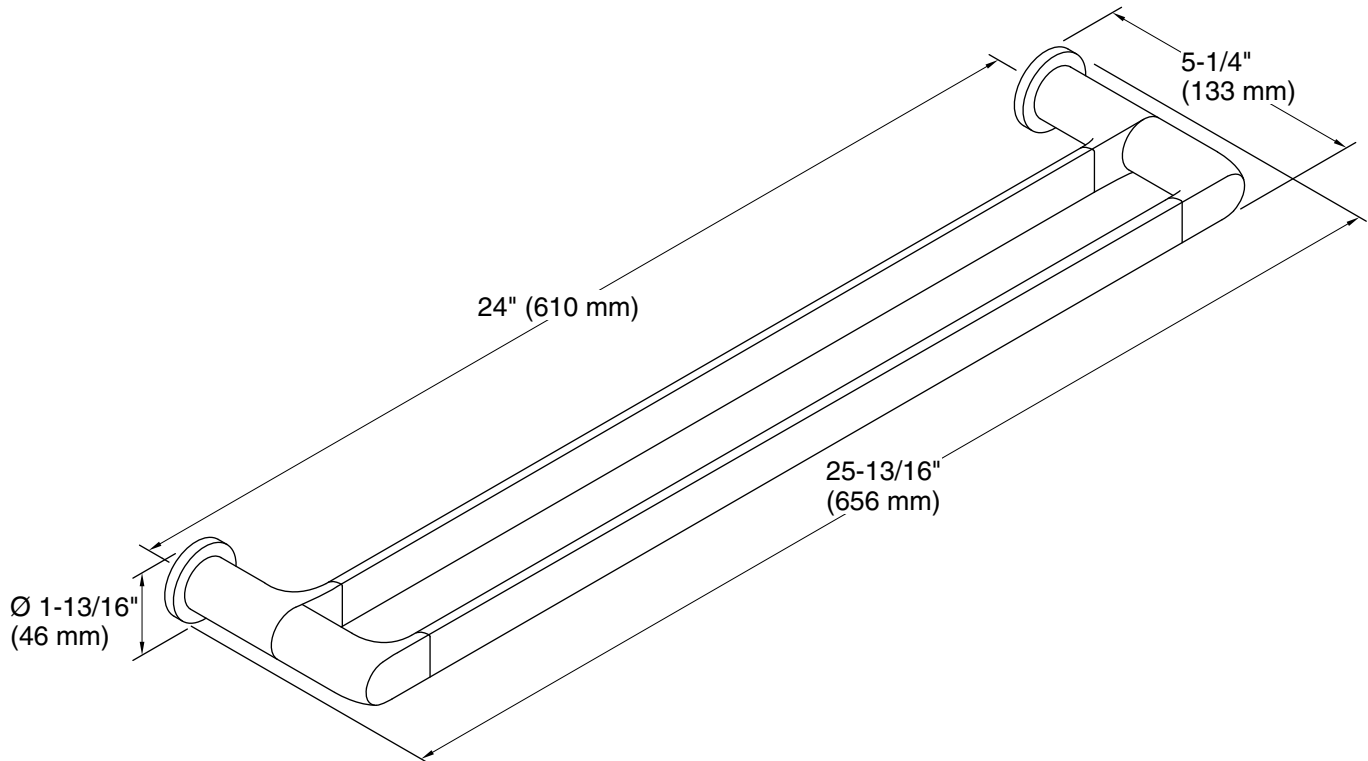

Technical Information

All product dimensions are nominal.

Material: Zinc, Brass

Notes

Install this product according to the installation instructions.

CAUTION: Risk of personal injury. Do not install these products in any area where they are likely to be used inadvertently as a grab bar or support bar. These products are not designed or intended for use as a grab bar or support bar.